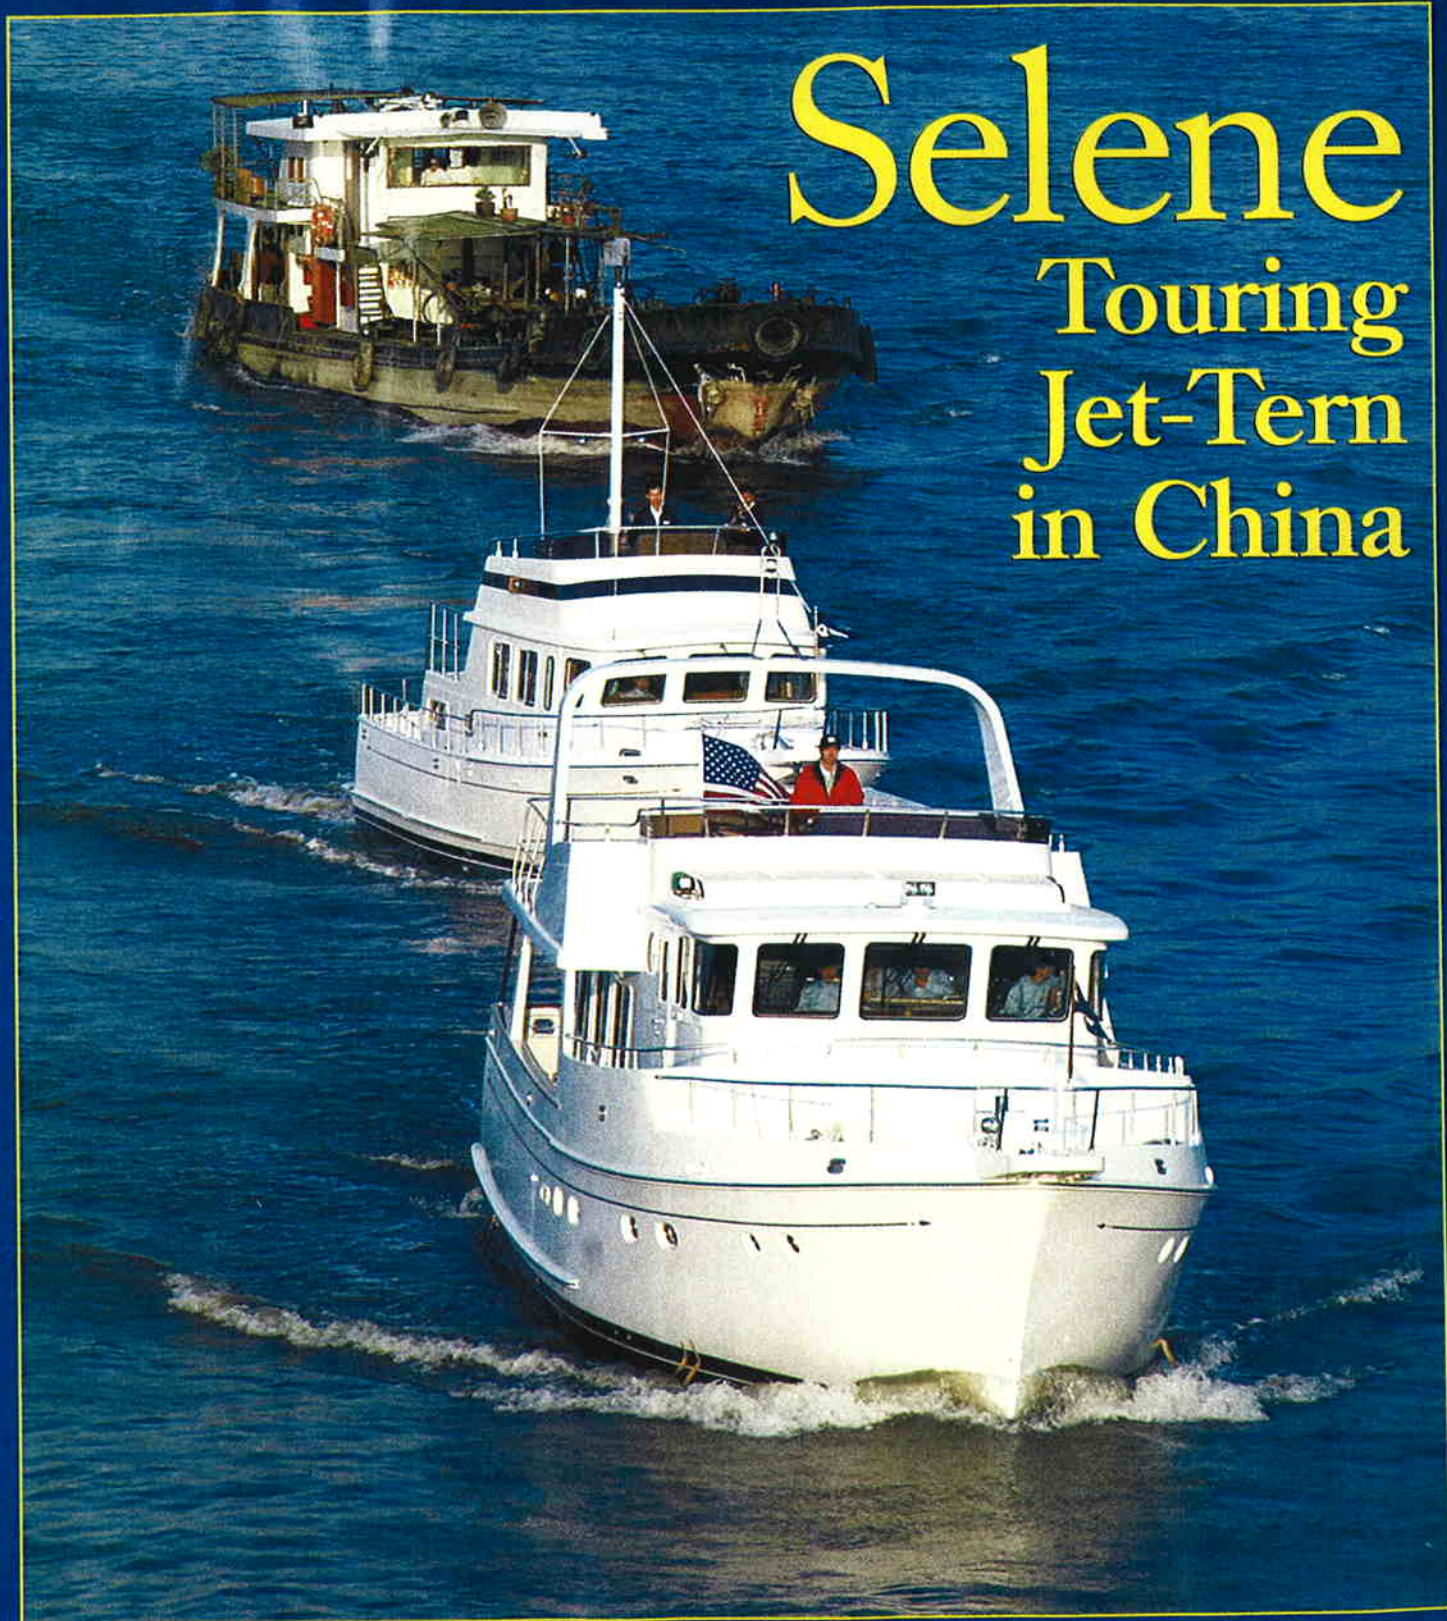

The Trawler & Ocean Motorboat Magazine

PassageMaker

Since 1995

Reprinted from Jan/Feb 2004

Selene Touring Jet-Tern in China

A large industrial shipyard with a white ship hull under construction. The ship is positioned on a dark red metal slipway. Two workers in blue shirts are visible on the ship's deck. The background shows the complex steel structure of the shipyard with multiple levels and large windows. The text 'S e l' is overlaid in a large, yellow, stylized font.